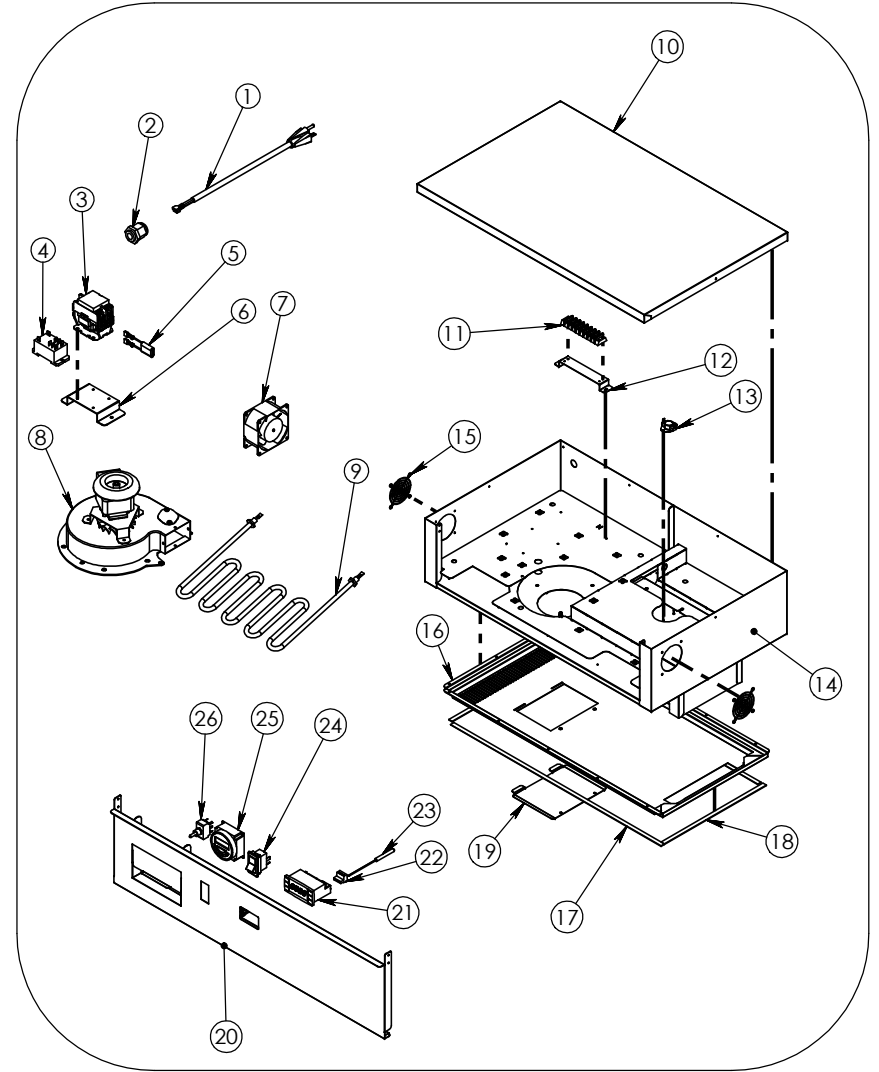

DETAIL A

DRAWING #: TST-19SL-TB	
DESCRIPTION: TRAY SERVER TOP MOUNT BLWR	
DRAWN BY: DP	LAST SAVED BY: dplodzien