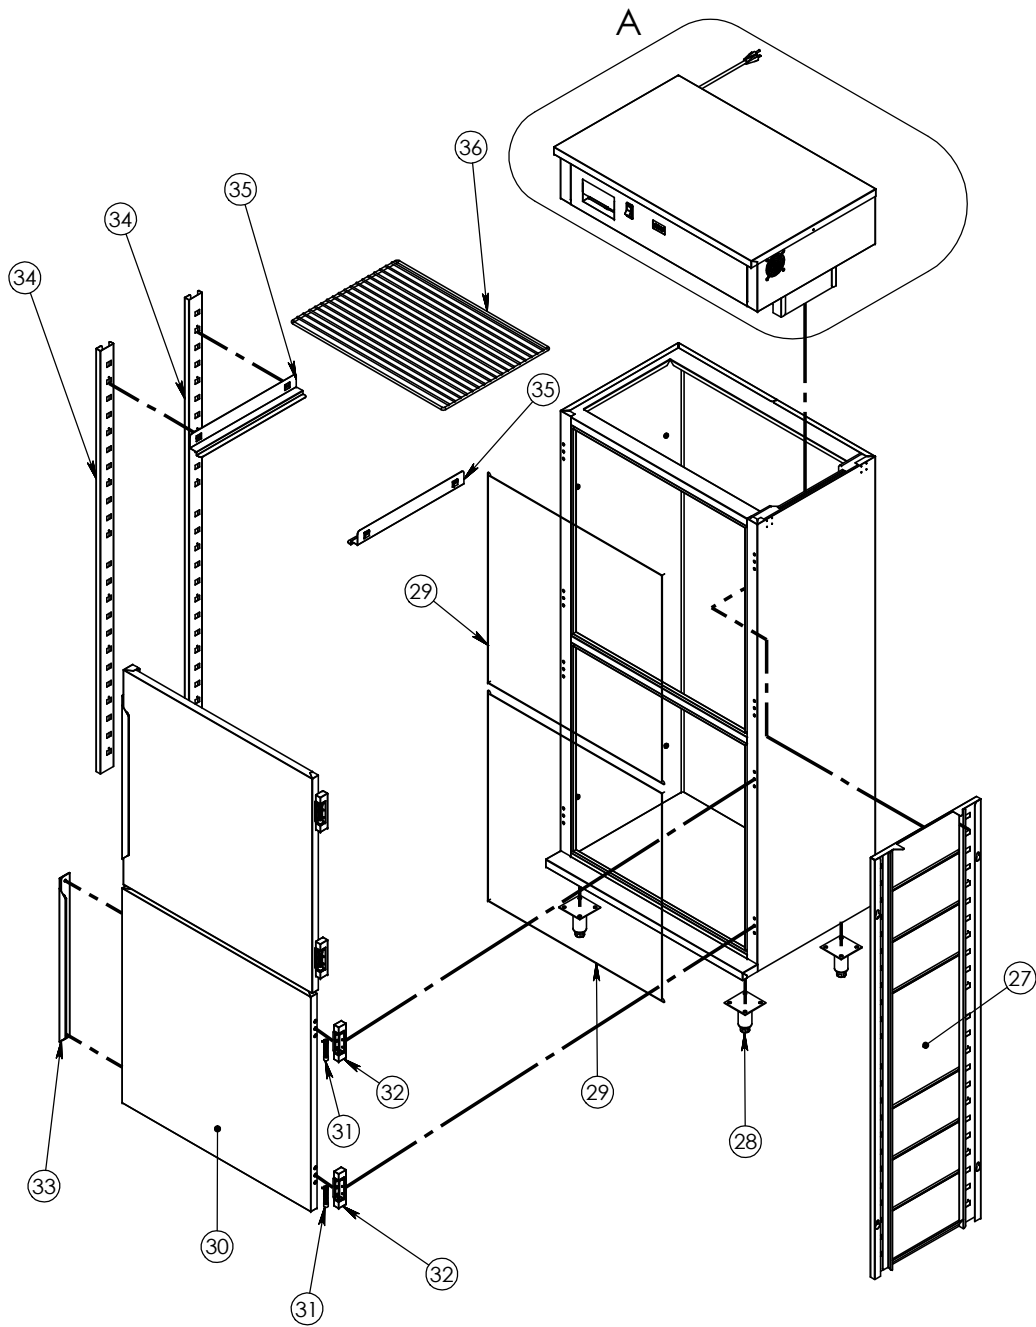

DETAIL A

DRAWING #: TST-19SL-TB	
DESCRIPTION: TRAY SERVER TOP MOUNT BLWR	
DRAWN BY: DP	LAST SAVED BY: dplodzien