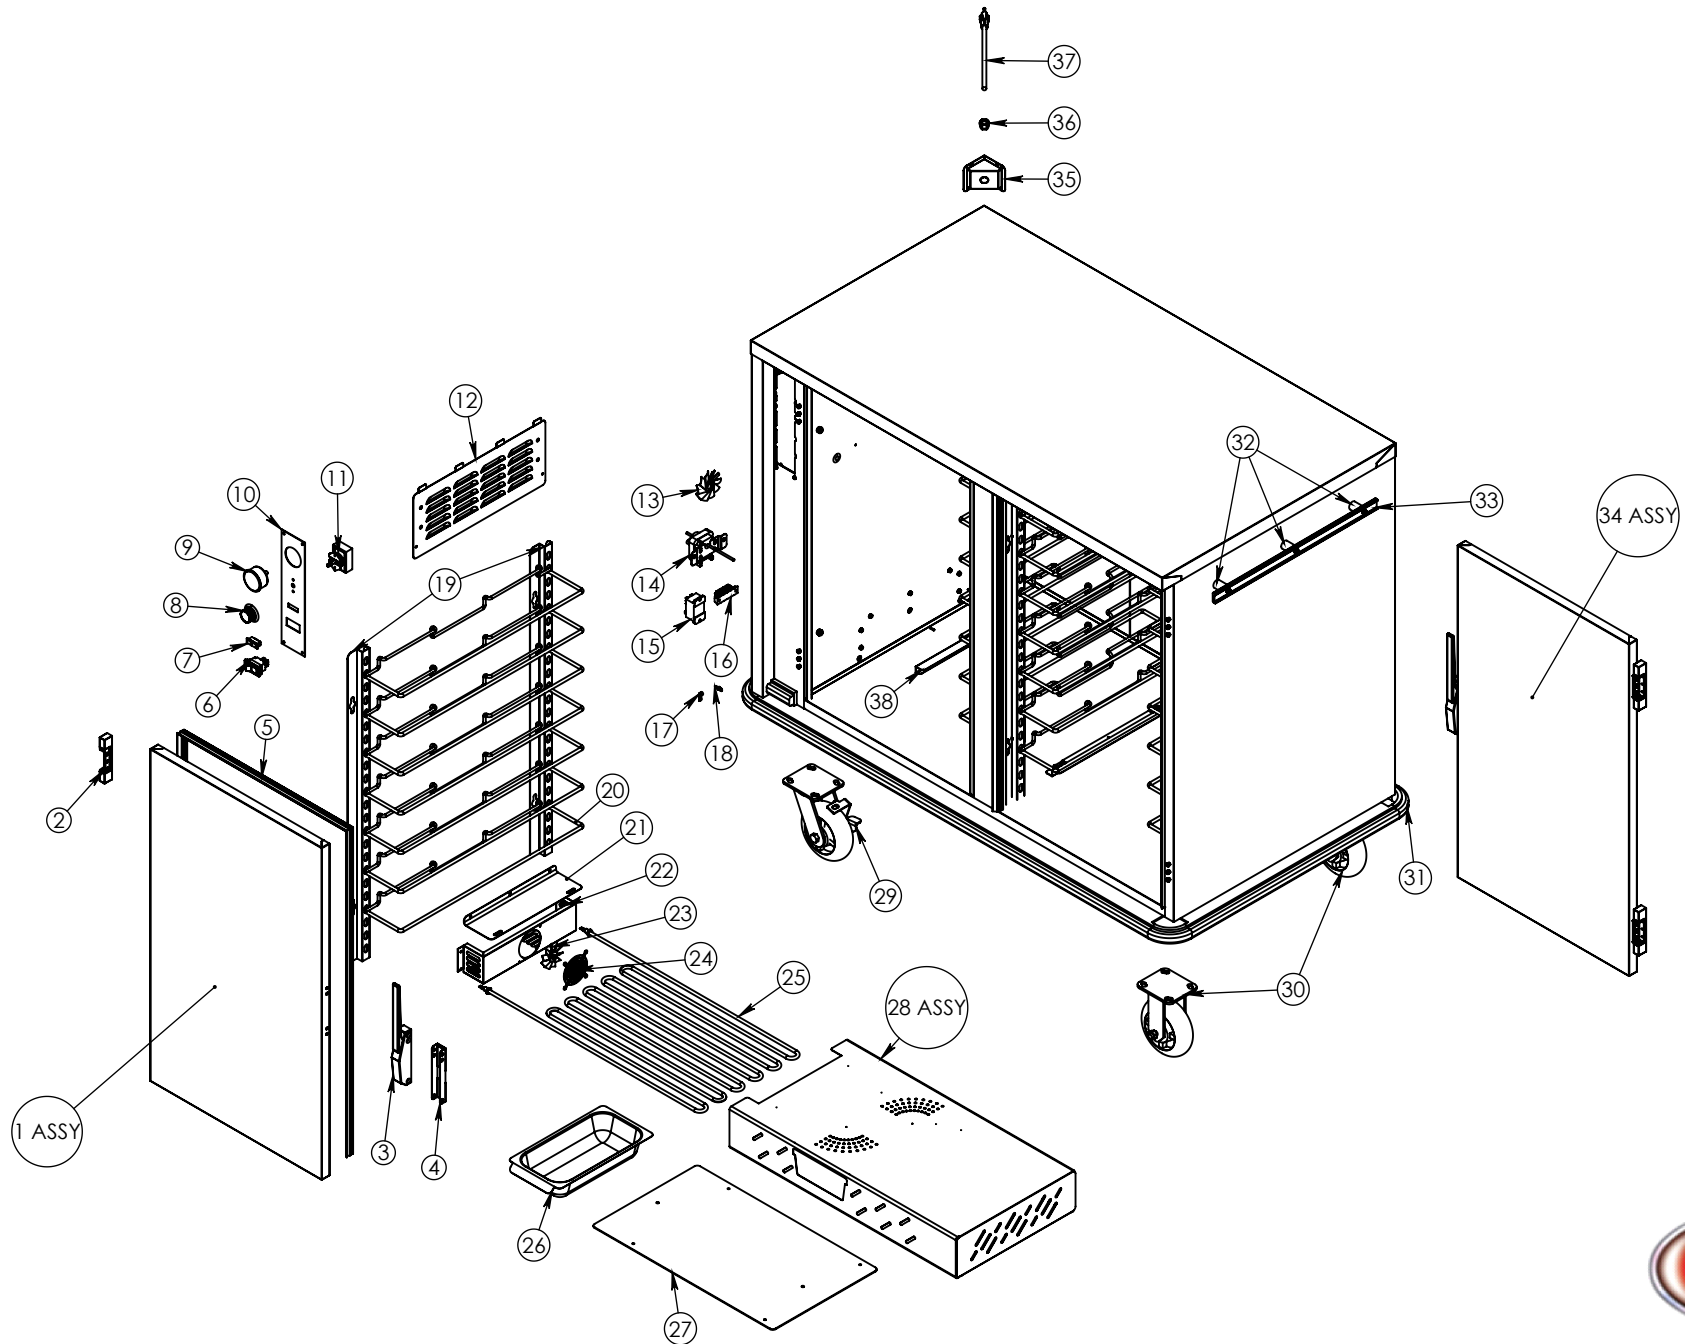

DRAWING #: UHS-7-14 DRAWING	
DESCRIPTION: DUAL COMPARTMENT UNIVERSAL SERVER	
DRAWN BY: OH	LAST SAVED BY: ohooks