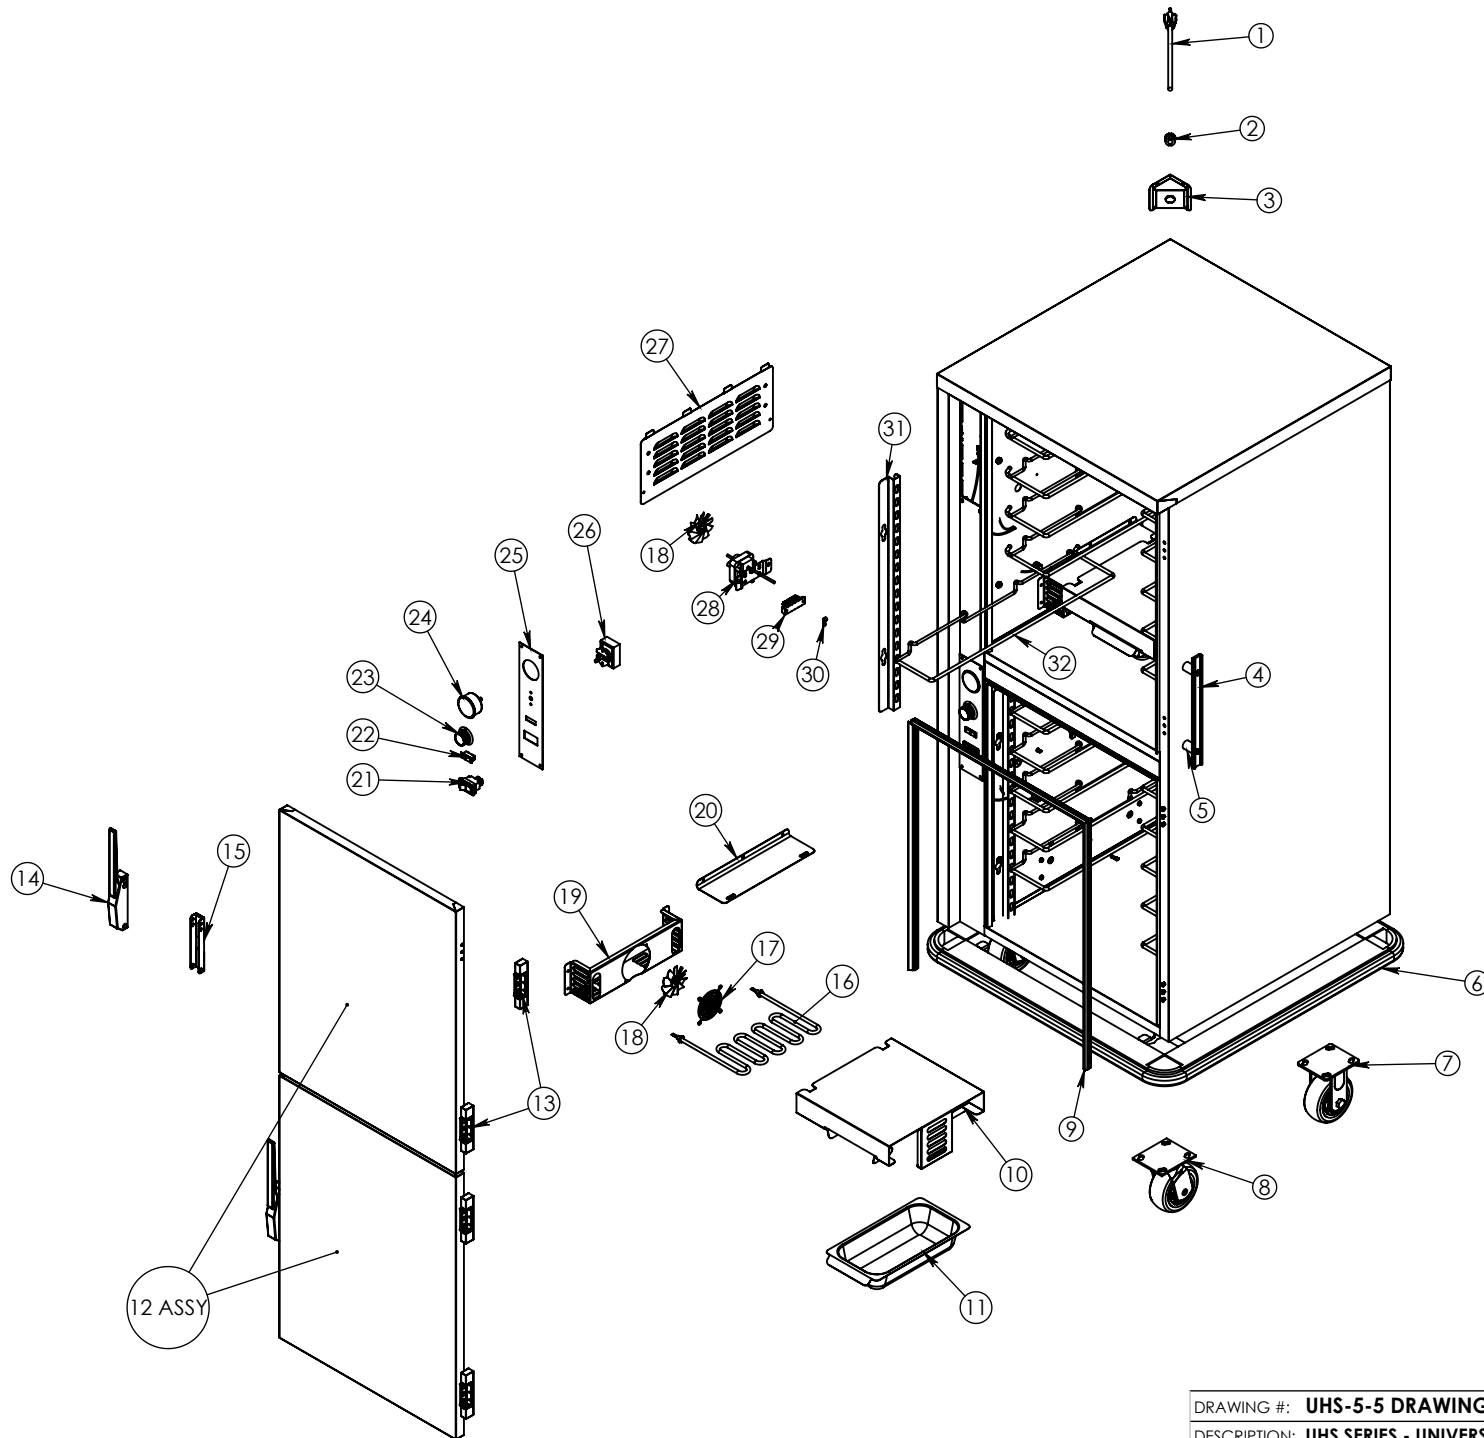

# UHS-5-5

Pg.1 . TITLE PAGE

Pg.3 . UHS-5-5 BOM

Pg.2 . UHS-5-5

DRAWING #: <b>UHS-5-5 DRAWING</b>	
DESCRIPTION: <b>UHS SERIES - UNIVERSAL HEATED</b>	
DRAWN BY: OH	LAST SAVED BY: ohooks

ITEM NO.	QTY.	PART NO.	DESCRIPTION
1	1	CRDSET20-115	CORD 12' 115 VOLT 5-20P 12GA 3 WIRE
2	1	BSH STRN 4	STRAIN RELIEF FOR 20 AMP CORD
3	1	69730	HUMI TRI-CORD BRCKET DD .770X .875
4	2	HDL-125-AL	HANDLE PUSH ALUMINUM 12.5" LONG
5	4	SPCR125X.330	HANDLE SPACERS FOR HDL 21 AND 12.
6	1	Z-200-1564	UHS-5-5 BUMPER ASSY
7	2	CSTR 52-R-PPF	CASTER 5" RIGID EZ ROLL POLY
8	2	CSTR 52-SB-PPF	CASTER 5" SWIVEL BRAKE EZ ROLL POLY
9	2	GSKT-D-28-5X23-375	SILICONE DR GSKT D 28.5X23.375 3S
10	1	58408	UHS-5-5 HEAT SHIELD USE WITH H20 PAN
11	2	WATER-PAN-3RD-WHDL	WATER PAN 2.5" X6.75 X
12	2	Z-301-3955(INCLUDES 13-15)	UHS-5-5 DOOR ASSY EDG/EDG BTM RH
13	4	HNG-214	DOOR HINGE EDGEMOUNT .875"
14	2	LTH-DR	DOOR LATCH EDGEMOUNT STYLE CHROME
15	2	81004	LTH-DR LATCH COVER NSF
16	2	EL1000-120-HT	TUBULAR ELEMENT 1000W/120V HUMI
17	1	GRD FAN	FAN GUARD
18	2	BLD FAN AL	FAN BLADE 3" ALUMINUM
19	2	4011	HUMITEMP BLOWER HOUSING
20	2	4041	HUMITEMP BLOWER LID
21	2	SWH RCK E1	SWITCH NON-LT ROCKER 125/250V 20AMP
22	2	LT PLT A-G	INDICATOR LIGHT AMBER GREEN 125V
23	2	KNB H6	KNOB WITH ARROW
24	2	T-METER H1	THERMOMETER 100-220
25	2	CNTRL-PNL-HUMI-TEMP-AL	ALUM PANEL FOR HUMI-TEMP
26	2	T-STAT H1	THERMOMSTAT HEAT CONTRL 90-190 36"
27	2	53454	HUMITEMP LOUVER PANEL W/TABS
28	2	Z-600-6151	MTR BY120 92 SERVICE ASSY
29	2	TRM 4QC	TERMINAL BLOCK 4QC
30	5	CLP-AL1-4	CLAMP 1-4" ALUM
31	8	50570	UHS-5/5 UPRIGHT
32	20	SLD UHS245	TRAY SLIDE NICKEL PLATED UHS

DRAWING #: **UHS-5-5 DRAWING**

DESCRIPTION: **UNIVERSAL SERVER**

DRAWN BY: OH

LAST SAVED BY: ohooks