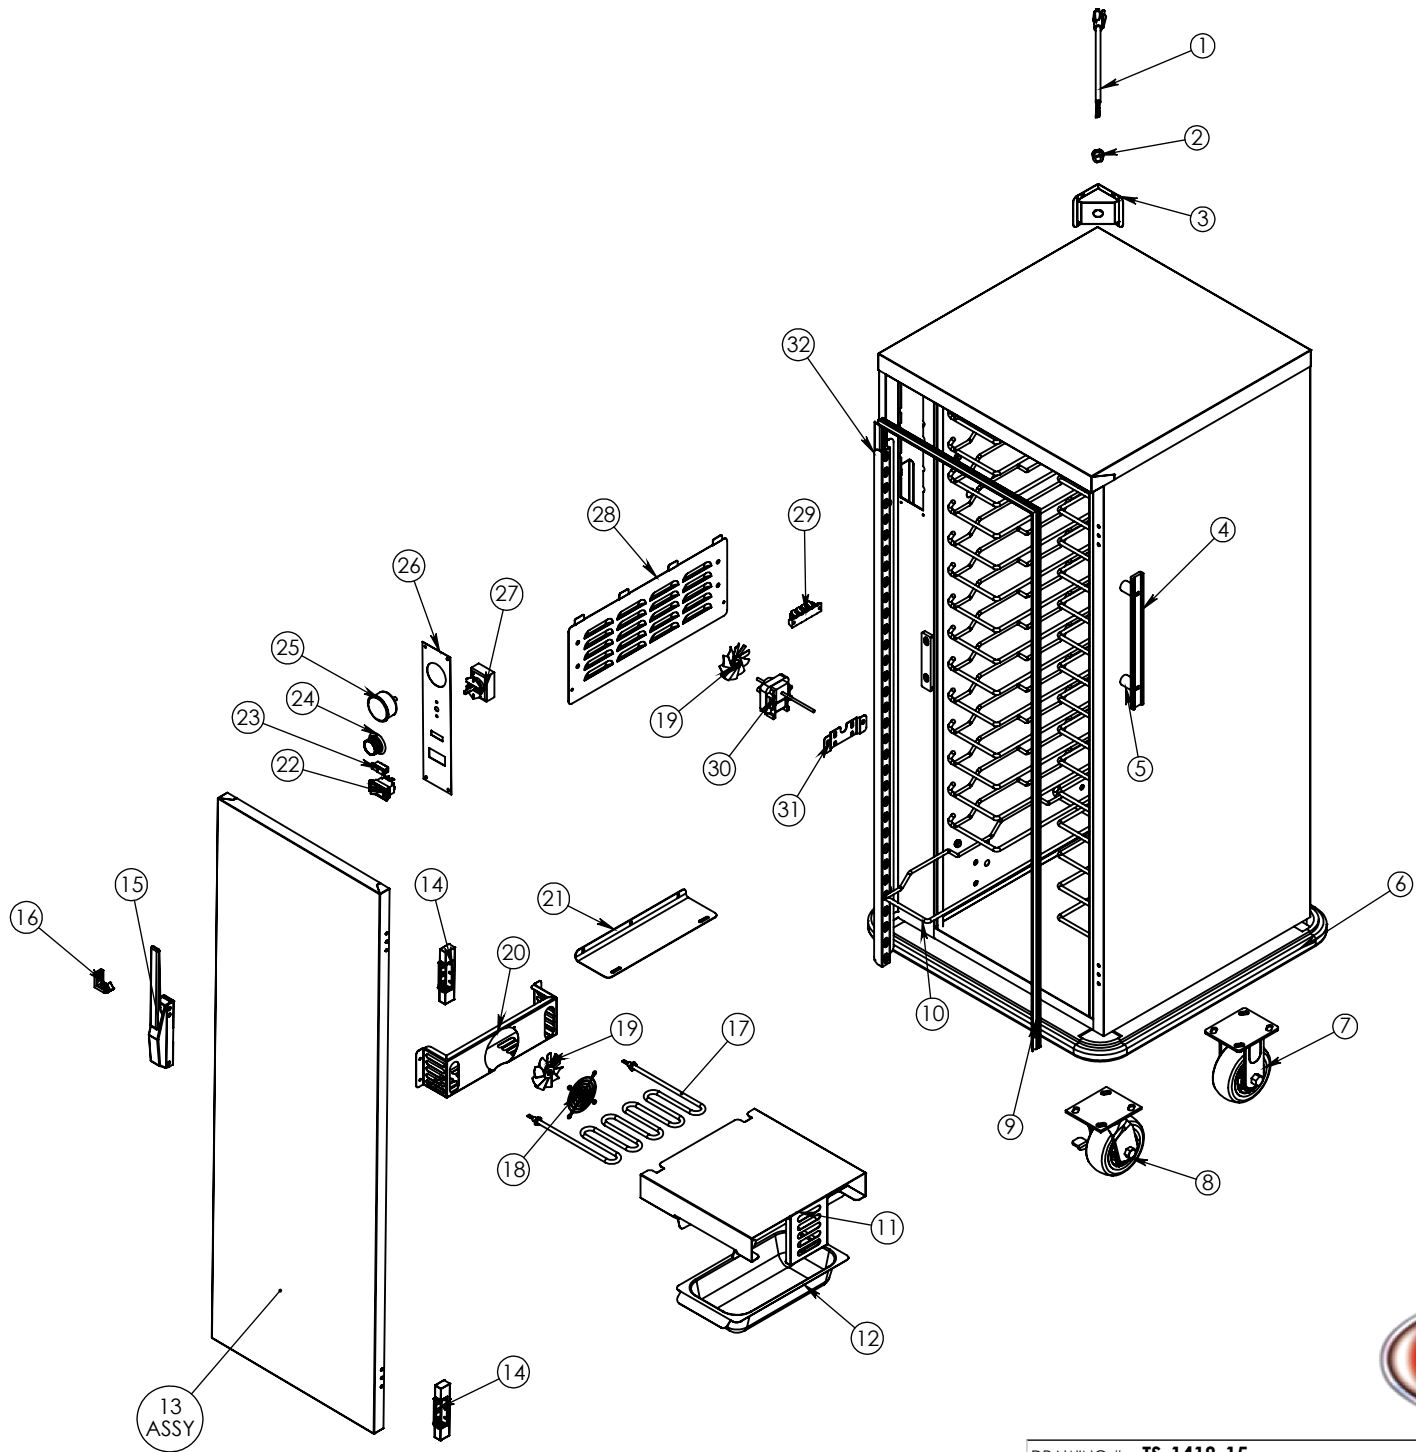

5599 Highway 31 West
Portland, TN 37148
(615) 325-2774

TS-1418-15

Pg.1 . TITLE PAGE Pg.3 . TS-1418-15 BOM

Pg.2 . TS-1418-15

DRAWING #: TS-1418-15	
DESCRIPTION: TRAY SERVER 14x18	
DRAWN BY: DP	LAST SAVED BY: andrew82

ITEM NO.	QTY.	PART NO.	DESCRIPTION
1	1	CRDSET10-115	CORD 12' 115V 5-15P 14GA 3WR 15AMP
2	1	BSH STRN 3	STRAIN RELIEF FOR 15 AMP CORD
3	1	69729	HUMI TRI-CORD BRCKET DD .672X .750
4	2	HDL-125-AL	HANDLE PUSH ALUMINUM 12.5" LONG
5	4	SPCR125X.330	HANDLE SPACERS FOR HDL 21 AND 12.
6	1	Z-200-1093	TS-1418-15 BUMPER ASSEMBLY
7	2	CSTR 52-R-PPF	CASTER 5" RIGID EZ ROLL POLY
8	2	CSTR 52-SB-PPF	CASTER 5" SWIVEL BRAKE EZ ROLL POLY
9	1	GSKT-D-51-500X17-500	SILICONE DOOR GASKET D 51.5X17.50
10	30	SLD ETC195	TRAY SLIDE NICKEL PLATED 19.5" ETC
11	1	58408	HEAT SHIELD USE WITH H2O PAN
12	1	WATER-PAN-3RD-WHDL	WATER PAN 2.5" X6.75 X
13	1	Z-301-4302 (INCLUDES 14,15, & 16)	TS-1418-15 DOOR ASSY EDG/EDG RH
14	2	HNG-214	DOOR HINGE EDGEMOUNT .875"
15	1	LTH-DR	DOOR LATCH EDGEMOUNT STYLE CHROME
16	1	STK LTH 1	DOOR LATCH STRIKE FOR LTH DR
17	1	EL1250-120-HT	ELEMENT 1250 WATT 120 VOLT 8" HT
18	1	GRD FAN	FAN GUARD
19	2	BLD FAN AL	FAN BLADE 3" ALUMINUM
20	1	4011	HUMITEMP BLOWER HOUSING
21	1	4041	HUMITEMP BLOWER LID
22	1	SWH RCK E1	SWITCH NON-LT ROCKER 125/250V 20AMP
23	1	LT PLT A-G	INDICATOR LIGHT AMBER GREEN 125V
24	1	KNB H6	KNOB WITH ARROW
25	1	T-METER H1	THERMOMETER 100-220
26	1	CNTRL-PNL-HUMI-TEMP-AL	ALUM PANEL FOR HUMI-TEMP
27	1	T-STAT H1	THERMOMSTAT HEAT CONTRL 90-190 36"
28	1	53454	HUMITEMP LOUVER PANEL W/TABS
29	1	TRM 4QC	TERMINAL BLOCK 4QC
30	1	MTR BY120 92	MOTOR DUAL SHAFTED 120 VOLT
31	1	80610	BRACKET MOTOR MNT FOR BAY MTR
32	2	4181	UPRIGHT

DRAWING #: TS-1418-15	
DESCRIPTION: TRAY SERVER 14X18	
DRAWN BY: DP	LAST SAVED BY: andrew82